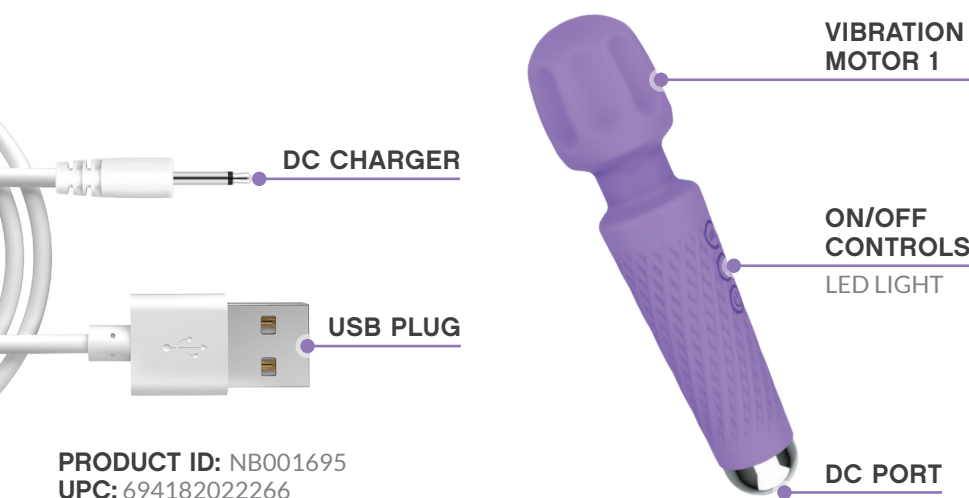

VĚRA

MESSAGE WAND INSTRUCTION MANUAL

nobü®
the art of pleasure

01

GETTING STARTED:

- Be sure to fully charge your toy before first use.
- Press and hold to turn the device on.
- When the device is on, promptly press to filter through various vibration modes.
- Promptly press to filter through various program speeds.
- Press and hold to turn the device off, making sure that the LED lights are off before storing.

02

CHARGING YOUR NOBÜ:

- When the motor becomes weak or stops, it is time to charge your toy.
- Insert the DC plug into your toys DC charging port (see illustration below).
- Insert the USB end of the charger into any USB dock or socket. The LED light will blink to indicate that the toy is charging.
- After about 2 hours, the LED light will stop blinking and remain on to indicate that the toy is fully charged.

03

CLEANING AND STORAGE:

- Always wash your toy with warm water and soap after use. For best results, we recommend using Nobü antibacterial toy cleaner. Do not use cleaners that contain alcohol, petrol or acetone.
- Rinse your toy with hot water after cleaning and pat dry with a lint-free towel or cloth.
- Store your toy in a clean, dry and dust-free place. Avoid leaving it in direct sunlight, and never expose your toy to extreme heat.

PRODUCT ID: NB001695
UPC: 694182022266

PRODUCT SPECIFICATIONS:

SIZE: 8¼" x 1¼" Ø (20.95 cm x 4.44 cm Ø)
WEIGHT: 176 grams
MATERIALS: Medical grade silicone + ABS.
WATERPROOF LEVEL: IPX6 (splashproof).
NOISE LEVEL: <50dB
INTERNAL BATTERY: Lithium battery.
USER TIME: Up to 2 hours depending on power setting.
CHARGING TIME: 2 hours

FOR YOUR SAFETY: Not classified as a medical device. Do not use your toy around your neck, chest or throat area. If you experience severe discomfort during use, stop use immediately and consult your healthcare provider. Sold as an adult novelty only. Not intended to treat, cure, or prevent disease. Keep away from children.

PACKAGING DIMENSIONS: 4 x 11½" x 2¼" (width, length, depth).

nobu_toys
 nobutoyscanada
(514) 855-0045
1 (800) 465-5822
info@nobutoys.com

VISIT US ONLINE
TO BROWSE
OUR COMPLETE
COLLECTION

www.nobutoys.com