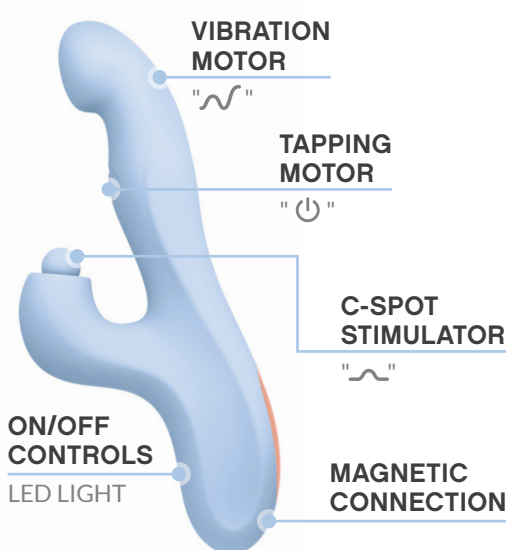

RIOT

TAPPING DUAL VIBE INSTRUCTION MANUAL

nobü®
the art of pleasure

01

GETTING STARTED:

- Be sure to fully charge your toy before first use.
- Press and hold  to turn the device on.
- When the device is on, promptly press  again to filter through various shaft tapping functions.
- Press  to filter through various vibrations modes.
- Press  to filter through c-spot functions.
- Press and hold each button to turn off their respective motors, making sure that all LED lights are off before storing.

02

CHARGING YOUR NOBÜ:

- When the motor becomes weak or stops, it is time to charge your toy.
- Attach the magnetic end of the charger to your toys charging port, ensuring that the magnets line up.
- Insert the USB end of the charger into any USB dock or socket. The LED light will blink to indicate that the toy is charging.
- After about 2 hours, the LED light will stop blinking and remain on to indicate that the toy is fully charged.

PRODUCT ID: NB001831
UPC: 694182023645

PRODUCT SPECIFICATIONS:

SIZE: 9" x 1¼" Ø (22.86cm x 3.17cm Ø)
WEIGHT: 250 grams
MATERIALS: Medical grade silicone + ABS.
WATERPROOF LEVEL: IPX7 (submersible up to 1 meter for 30 minutes).
NOISE LEVEL: <60dB
INTERNAL BATTERY: Li-ion 102535
USER TIME: Up to 1 hour depending on power setting.
CHARGING TIME: 2 hours