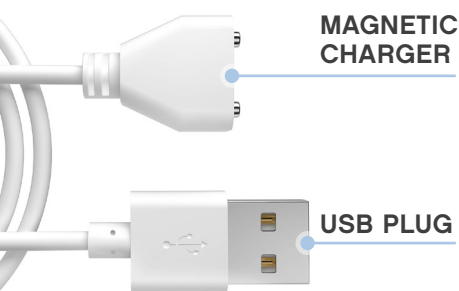

RIOT

TAPPING DUAL VIBE INSTRUCTION MANUAL

nobü®
the art of pleasure

01

GETTING STARTED:

- Be sure to fully charge your toy before first use.
- Press and hold  to turn the device on.
- When the device is on, promptly press  again to filter through various shaft tapping functions.
- Press  to filter through various vibrations modes.
- Press  to filter through c-spot functions.
- Press and hold each button to turn off their respective motors, making sure that all LED lights are off before storing.

02

CHARGING YOUR NOBÜ:

- When the motor becomes weak or stops, it is time to charge your toy.
- Attach the magnetic end of the charger to your toys charging port, ensuring that the magnets line up.
- Insert the USB end of the charger into any USB dock or socket. The LED light will blink to indicate that the toy is charging.
- After about 2 hours, the LED light will stop blinking and remain on to indicate that the toy is fully charged.

PRODUCT ID: NB001831
UPC: 694182023645

PRODUCT SPECIFICATIONS:

SIZE: 9" x 1¼" Ø (22.86cm x 3.17cm Ø)
WEIGHT: 250 grams
MATERIALS: Medical grade silicone + ABS.
WATERPROOF LEVEL: IPX7 (submersible up to 1 meter for 30 minutes).
NOISE LEVEL: <60dB
INTERNAL BATTERY: Li-ion 102535
USER TIME: Up to 1 hour depending on power setting.
CHARGING TIME: 2 hours