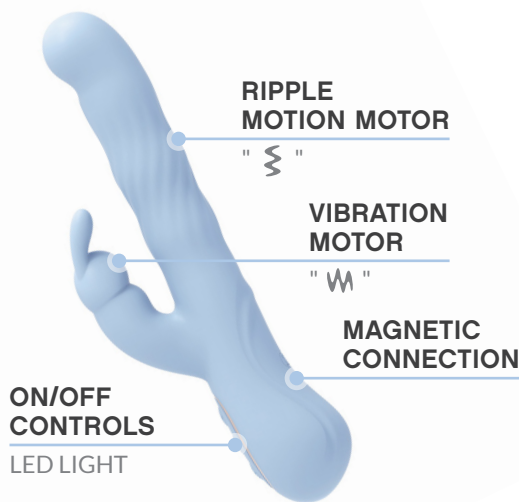

RÄVI

INTIMATE DUAL VIBE INSTRUCTION MANUAL

nobü®
the art of pleasure

01

GETTING STARTED:

- Be sure to fully charge your toy before first use.
- Press and hold to turn the device on.
- When the device is on, promptly press to filter through various vibration modes.
- Promptly press for ripple motion functions.
- Press and hold to turn the device off, making sure that the LED lights are off before storing.

02

CHARGING YOUR NOBÜ:

- When the motor becomes weak or stops, it is time to charge your toy.
- Attach the magnetic end of the charger to your toys charging port, ensuring that the magnets line up.
- Insert the USB end of the charger into any USB dock or socket. The LED light will blink to indicate that the toy is charging.
- After about 1 hour, the LED light will stop blinking and remain on to indicate that the toy is fully charged.

03

CLEANING AND STORAGE:

- Always wash your toy with warm water and soap after use. For best results, we recommend using Nobü antibacterial toy cleaner. Do not use cleaners that contain alcohol, petrol or acetone.
- Rinse your toy with hot water after cleaning and pat dry with a lint-free towel or cloth.
- Store your toy in a clean, dry and dust-free place. Avoid leaving it in direct sunlight, and never expose your toy to extreme heat.

PRODUCT ID: NB001812
UPC: 694182023454

PRODUCT SPECIFICATIONS:

SIZE: 9½" x 1¼" Ø (24.13cm x 3.18cm Ø)
WEIGHT: 285 grams
MATERIALS: Medical grade silicone + ABS.
WATERPROOF LEVEL: IPX7 (submersible up to 1 meter for 30 minutes).
NOISE LEVEL: <60dB
INTERNAL BATTERY: Lithium battery.
USER TIME: Up to 2 hours depending on power setting.
CHARGING TIME: 1 hour.

FOR YOUR SAFETY: Not classified as a medical device. Do not use your toy around your neck, chest or throat area. If you experience severe discomfort during use, stop use immediately and consult your healthcare provider. Sold as an adult novelty only. Not intended to treat, cure, or prevent disease. Keep away from children.

PACKAGING DIMENSIONS: 4 x 11½" x 2¼" (width, length, depth).

nobu_toys
 nobutoyscanada
(514) 855-0045
1 (800) 465-5822
info@nobutoys.com

VISIT US ONLINE
TO BROWSE
OUR COMPLETE
COLLECTION

www.nobutoys.com