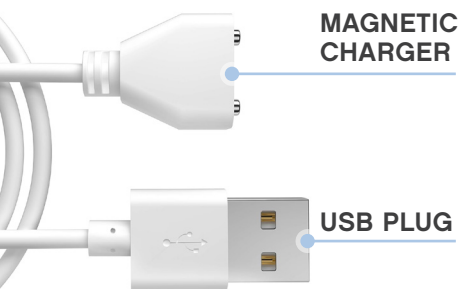

RÄVI

INTIMATE DUAL VIBE INSTRUCTION MANUAL

nobü®
the art of pleasure

01

GETTING STARTED:

- Be sure to fully charge your toy before first use.
- Press and hold to turn the device on.
- When the device is on, promptly press to filter through various vibration modes.
- Promptly press for ripple motion functions.
- Press and hold to turn the device off, making sure that the LED lights are off before storing.

02

CHARGING YOUR NOBÜ:

- When the motor becomes weak or stops, it is time to charge your toy.
- Attach the magnetic end of the charger to your toys charging port, ensuring that the magnets line up.
- Insert the USB end of the charger into any USB dock or socket. The LED light will blink to indicate that the toy is charging.
- After about 1 hour, the LED light will stop blinking and remain on to indicate that the toy is fully charged.

03

CLEANING AND STORAGE:

- Always wash your toy with warm water and soap after use. For best results, we recommend using Nobü antibacterial toy cleaner. Do not use cleaners that contain alcohol, petrol or acetone.
- Rinse your toy with hot water after cleaning and pat dry with a lint-free towel or cloth.
- Store your toy in a clean, dry and dust-free place. Avoid leaving it in direct sunlight, and never expose your toy to extreme heat.

PRODUCT ID: NB001812
UPC: 694182023454

PRODUCT SPECIFICATIONS:

SIZE: 9½" x 1¼" Ø (24.13cm x 3.18cm Ø)
WEIGHT: 285 grams
MATERIALS: Medical grade silicone + ABS.
WATERPROOF LEVEL: IPX7 (submersible up to 1 meter for 30 minutes).
NOISE LEVEL: <60dB
INTERNAL BATTERY: Lithium battery.
USER TIME: Up to 2 hours depending on power setting.
CHARGING TIME: 1 hour.

FOR YOUR SAFETY: Not classified as a medical device. Do not use your toy around your neck, chest or throat area. If you experience severe discomfort during use, stop use immediately and consult your healthcare provider. Sold as an adult novelty only. Not intended to treat, cure, or prevent disease. Keep away from children.

PACKAGING DIMENSIONS: 4 x 11½" x 2¼" (width, length, depth).

nobu_toys
 nobutoyscanada
(514) 855-0045
1 (800) 465-5822
info@nobutoys.com

VISIT US ONLINE
TO BROWSE
OUR COMPLETE
COLLECTION

www.nobutoys.com