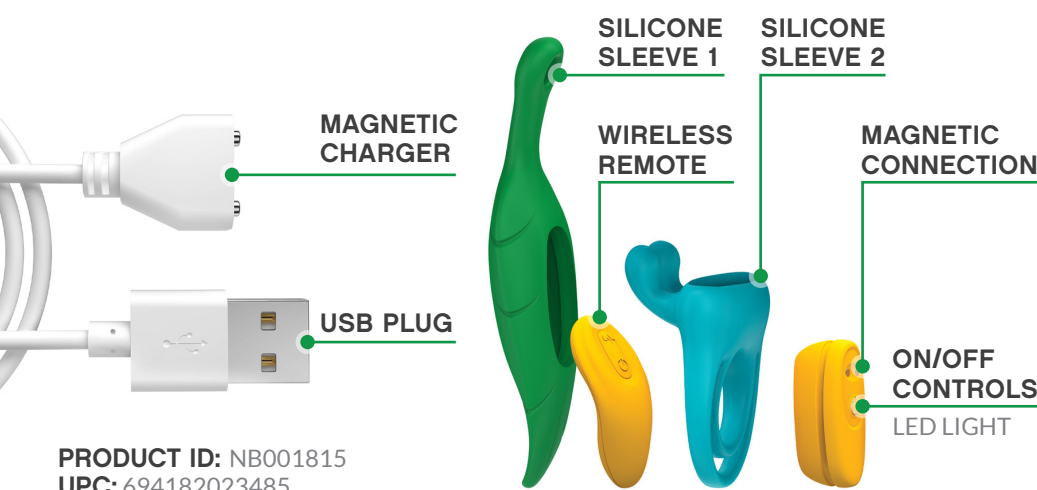

NÖRI

4 PIECE VIBRATING SET INSTRUCTION MANUAL

nobü®
the art of pleasure

01

GETTING STARTED:

- Be sure to fully charge your toy before first use.
- Press and hold to turn the device on.
- When the device is on, promptly press again to filter through various vibration functions.
- Press and hold to turn the device off.
- Make sure that the LED light is off before storing.

02

CHARGING YOUR NOBÜ:

- When the motor becomes weak or stops, it is time to charge your toy.
- Attach the magnetic end of the charger to your toys charging port, ensuring that the magnets line up.
- Insert the USB end of the charger into any USB dock or socket. The LED light will blink to indicate that the toy is charging.
- After about 1½ hours, the LED light will stop blinking and remain on to indicate that the toy is fully charged.

03

CLEANING AND STORAGE:

- Always wash your toy with warm water and soap after use. For best results, we recommend using Nobü antibacterial toy cleaner. Do not use cleaners that contain alcohol, petrol or acetone.
- Rinse your toy with hot water after cleaning and pat dry with a lint-free towel or cloth.
- Store your toy in a clean, dry and dust-free place. Avoid leaving it in direct sunlight, and never expose your toy to extreme heat.

PRODUCT ID: NB001815
UPC: 694182023485

PRODUCT SPECIFICATIONS:

VIBRATOR SIZE: 1¾" x ¾" Ø (4.4cm x 2 cm Ø)
GREEN SILICONE SLEEVE: 5¾" x 1¼" Ø (14.6cm x 3.2cm Ø)
BLUE SILICONE SLEEVE: 3½" x 2¼" Ø (8.9cm x 5.7cm Ø)
MATERIALS: Medical grade silicone + ABS.
WATERPROOF LEVEL: IPX6 (splashproof).
REMOTE RANGE: 10 meters.
NOISE LEVEL: <40dB
INTERNAL BATTERY: Li-ion 3.7V/120 mAh
USER TIME: Up to 1 hour depending on power setting.
CHARGING TIME: 1½ hours

FOR YOUR SAFETY: Not classified as a medical device. Do not use your toy around your neck, chest or throat area. If you experience severe discomfort during use, stop use immediately and consult your healthcare provider. Sold as an adult novelty only. Not intended to treat, cure, or prevent disease. Keep away from children.

PACKAGING DIMENSIONS: 5" x 7" x 2" (width, length, depth).

nobu_toys
 nobutoyscanada
(514) 855-0045
1 (800) 465-5822
info@nobutoys.com

**VISIT US ONLINE
TO BROWSE
OUR COMPLETE
COLLECTION**

www.nobutoys.com