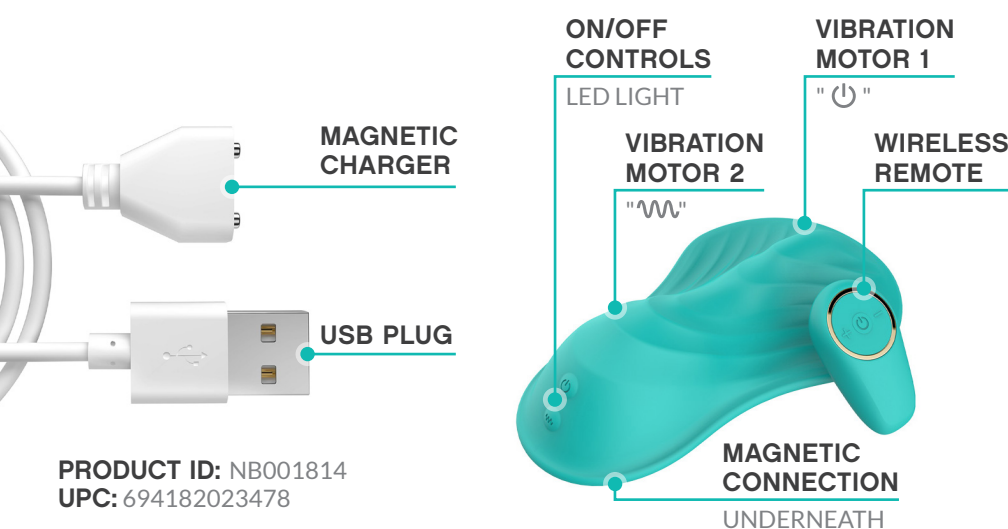

GYRÄ

PULSE SUCTION VIBE INSTRUCTION MANUAL

nobü®
the art of pleasure

01

GETTING STARTED:

- Be sure to fully charge your toy before first use.
- Press and hold to turn the device on.
- When the device is on, promptly press again to filter through various motor 1 functions.
- Promptly press to filter through various motor 2 functions.
- Press and hold to turn the device off, making sure that the LED lights are off before storing.

02

CHARGING YOUR NOBÜ:

- When the motor becomes weak or stops, it is time to charge your toy.
- Attach the magnetic end of the charger to your toys charging port, ensuring that the magnets line up.
- Insert the USB end of the charger into any USB dock or socket. The LED light will blink to indicate that the toy is charging.
- After about 2 hours, the LED light will stop blinking and remain on to indicate that the toy is fully charged.

03

CLEANING AND STORAGE:

- Always wash your toy with warm water and soap after use. For best results, we recommend using Nobü antibacterial toy cleaner. Do not use cleaners that contain alcohol, petrol or acetone.
- Rinse your toy with hot water after cleaning and pat dry with a lint-free towel or cloth.
- Store your toy in a clean, dry and dust-free place. Avoid leaving it in direct sunlight, and never expose your toy to extreme heat.

PRODUCT ID: NB001814
UPC: 694182023478

PRODUCT SPECIFICATIONS:

SIZE: 6¾" x 1½" x 4" Ø (17.15cm x 3.81cm x 10.16cm Ø)
WEIGHT: 241 grams
MATERIALS: Medical grade silicone + ABS.
WATERPROOF LEVEL: IPX7 (submersible up to 1 meter for 30 minutes).
REMOTE RANGE: 10 meters.
NOISE LEVEL: <55dB
INTERNAL BATTERY: Lithium.
USER TIME: Up to 1 hour depending on power setting.
CHARGING TIME: 2 hours

FOR YOUR SAFETY: Not classified as a medical device. Do not use your toy around your neck, chest or throat area. If you experience severe discomfort during use, stop use immediately and consult your healthcare provider. Sold as an adult novelty only. Not intended to treat, cure, or prevent disease. Keep away from children.

PACKAGING DIMENSIONS: 5" x 7" x 2" (width, length, depth).

nobu_toys
 nobutoyscanada
(514) 855-0045
1 (800) 465-5822
info@nobutoys.com

VISIT US ONLINE
TO BROWSE
OUR COMPLETE
COLLECTION

www.nobutoys.com