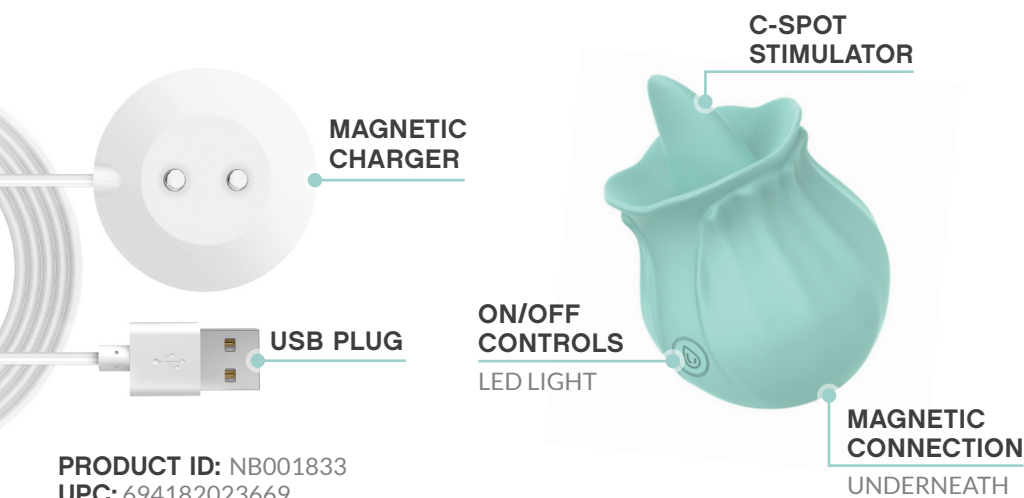

FLÖR

HANDHELD VIBE INSTRUCTION MANUAL

nobü®
the art of pleasure

01

GETTING STARTED:

- Be sure to fully charge your toy before first use.
- Press and hold  to turn the device on.
- When the device is on, promptly press  again to filter through various vibration functions.
- Press and hold  to turn the device off.
- Make sure that the LED light is off before storing.

02

CHARGING YOUR NOBÜ:

- When the motor becomes weak or stops, it is time to charge your toy.
- Place your toy on top of the circular charging base, ensuring that the magnets line up with each other.
- Insert the USB end of the charger into any USB dock or socket. The LED light will blink to indicate that the toy is charging.
- After about 2 hours, the LED light will stop blinking and remain on to indicate that the toy is fully charged.

PRODUCT ID: NB001833
UPC: 694182023669

PRODUCT SPECIFICATIONS:

SIZE: 3¼ x 2" Ø (8.25cm x 5.08cm Ø)
WEIGHT: 101 grams
MATERIALS: Medical grade silicone + ABS.
WATERPROOF LEVEL: IPX6 (splashproof).
NOISE LEVEL: <60dB
INTERNAL BATTERY: Lithium 250 mAh
USER TIME: Up to 1½ hours depending on power setting.
CHARGING TIME: 2 hours