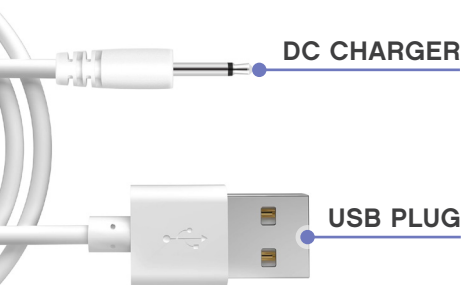

DÖRY

7³/₄" VIBRATING DONG INSTRUCTION MANUAL

nobü®
the art of pleasure

01

GETTING STARTED:

- Be sure to fully charge your toy before first use.
- Press and hold  to turn the device on.
- When the device is on, promptly press  again to filter through various vibration functions.
- Press and hold  to turn the device off.
- Make sure that the LED light is off before storing.

02

CHARGING YOUR NOBÜ:

- When the motor becomes weak or stops, it is time to charge your toy.
- Insert the DC plug into your toys DC charging port (see illustration below).
- Insert the USB end of the charger into any USB dock or socket. The LED light will blink to indicate that the toy is charging.
- After about 2 hours, the LED light will stop blinking and remain on to indicate that the toy is fully charged.

PRODUCT ID: NB001837
UPC: 694182023706

PRODUCT SPECIFICATIONS:

SIZE: 7³/₄" x 1¹/₂" Ø (19.69cm x 3.81cm Ø)
WEIGHT: 240 grams
MATERIALS: Liquid silicone + ABS.
WATERPROOF LEVEL: IPX7 (submersible up to 1 meter for 30 minutes).
NOISE LEVEL: <50dB
INTERNAL BATTERY: Li-ion 702030 mAh
USER TIME: Up to 1 hour depending on power setting.
CHARGING TIME: 2 hours