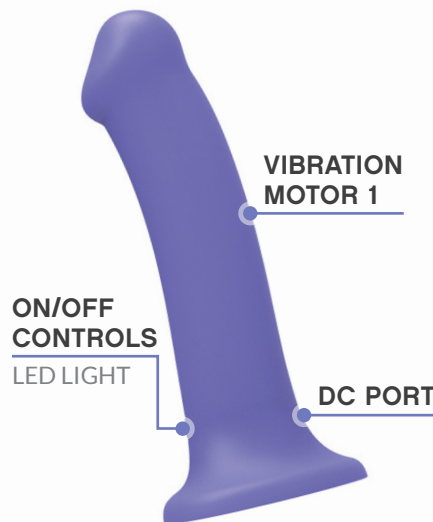

DÖRY

7³/₄" VIBRATING DONG INSTRUCTION MANUAL

nobü®
the art of pleasure

01

GETTING STARTED:

- Be sure to fully charge your toy before first use.
- Press and hold  to turn the device on.
- When the device is on, promptly press  again to filter through various vibration functions.
- Press and hold  to turn the device off.
- Make sure that the LED light is off before storing.

02

CHARGING YOUR NOBÜ:

- When the motor becomes weak or stops, it is time to charge your toy.
- Insert the DC plug into your toys DC charging port (see illustration below).
- Insert the USB end of the charger into any USB dock or socket. The LED light will blink to indicate that the toy is charging.
- After about 2 hours, the LED light will stop blinking and remain on to indicate that the toy is fully charged.

PRODUCT ID: NB001837
UPC: 694182023706

PRODUCT SPECIFICATIONS:

SIZE: 7³/₄" x 1¹/₂" Ø (19.69cm x 3.81cm Ø)
WEIGHT: 240 grams
MATERIALS: Liquid silicone + ABS.
WATERPROOF LEVEL: IPX7 (submersible up to 1 meter for 30 minutes).
NOISE LEVEL: <50dB
INTERNAL BATTERY: Li-ion 702030 mAh
USER TIME: Up to 1 hour depending on power setting.
CHARGING TIME: 2 hours