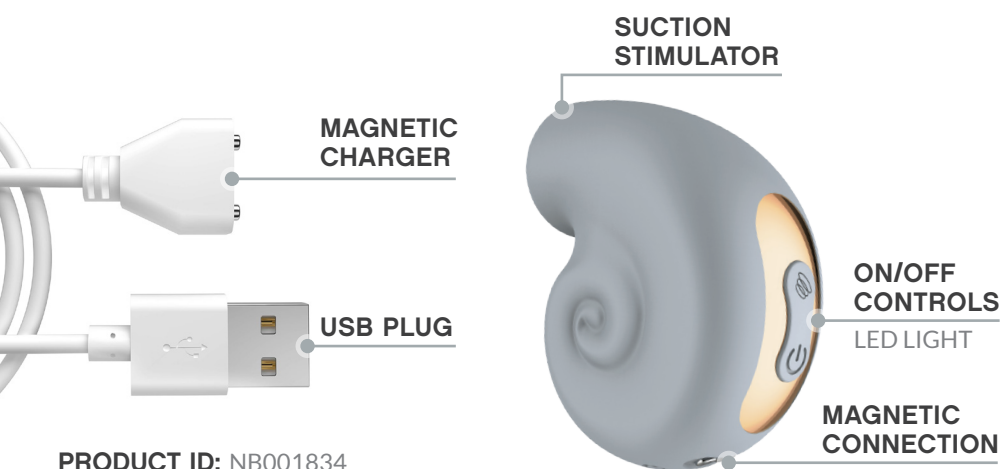

02

CHARGING YOUR NOBÜ:

- When the motor becomes weak or stops, it is time to charge your toy.
- Attach the magnetic end of the charger to your toys charging port, ensuring that the magnets line up.
- Insert the USB end of the charger into any USB dock or socket. The LED light will blink to indicate that the toy is charging.
- After about 1½ hours, the LED light will stop blinking and remain on to indicate that the toy is fully charged.

PRODUCT ID: NB001834
UPC: 694182023679

PRODUCT SPECIFICATIONS:

SIZE: 2¾" x 2-2¼" Ø (6.9cm x 5.1-5.7cm Ø)
WEIGHT: 80 grams
MATERIALS: Medical grade silicone + ABS.
WATERPROOF LEVEL: IPX6 (splashproof).
NOISE LEVEL: <45dB
INTERNAL BATTERY: Li ion 602030 mAh
USER TIME: Up to 1 hour depending on power setting.
CHARGING TIME: 1½ hours