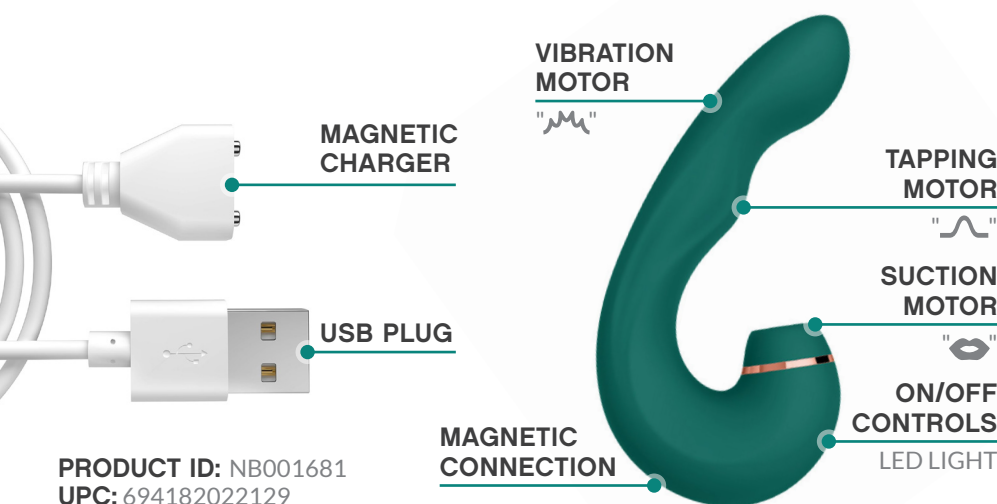

ÄRIA

PULSE SUCTION VIBE INSTRUCTION MANUAL

nobü®
the art of pleasure

01

GETTING STARTED:

- Be sure to fully charge your toy before first use.
- Press and hold any button to turn the device on.
- When the device is on, promptly press for various suction functions.
- Promptly press for various shaft tapping functions.
- Promptly press to filter through various vibration modes.
- Press and hold each button to turn off their respective motors, making sure that all LED lights are off before storing.

02

CHARGING YOUR NOBÜ:

- When the motor becomes weak or stops, it is time to charge your toy.
- Attach the magnetic end of the charger to your toys charging port, ensuring that the magnets line up.
- Insert the USB end of the charger into any USB dock or socket. The LED light will blink to indicate that the toy is charging.
- After about 2 hours, the LED light will stop blinking and remain on to indicate that the toy is fully charged.

03

CLEANING AND STORAGE:

- Always wash your toy with warm water and soap after use. For best results, we recommend using Nobü antibacterial toy cleaner. Do not use cleaners that contain alcohol, petrol or acetone.
- Rinse your toy with hot water after cleaning and pat dry with a lint-free towel or cloth.
- Store your toy in a clean, dry and dust-free place. Avoid leaving it in direct sunlight, and never expose your toy to extreme heat.

PRODUCT ID: NB001681
UPC: 694182022129

PRODUCT SPECIFICATIONS:

SIZE: 6½" x 1¼" Ø (16.51cm x 3.17cm Ø)
WEIGHT: 161 grams
MATERIALS: Medical grade silicone + ABS.
WATERPROOF LEVEL: IPX7 (submersible up to 1 meter for 30 minutes).
NOISE LEVEL: <50dB
INTERNAL BATTERY: Lithium 500mAh
USER TIME: Up to 2 hours depending on power setting.
CHARGING TIME: 2 hours

FOR YOUR SAFETY: Not classified as a medical device. Do not use your toy around your neck, chest or throat area. If you experience severe discomfort during use, stop use immediately and consult your healthcare provider. Sold as an adult novelty only. Not intended to treat, cure, or prevent disease. Keep away from children.

PACKAGING DIMENSIONS: 4½" x 9½" x 2¼" (width, length, depth).

@ nobu_toys
f nobutoyscanada
(514) 855-0045
1 (800) 465-5822
info@nobutoys.com

VISIT US ONLINE
TO BROWSE
OUR COMPLETE
COLLECTION

www.nobutoys.com