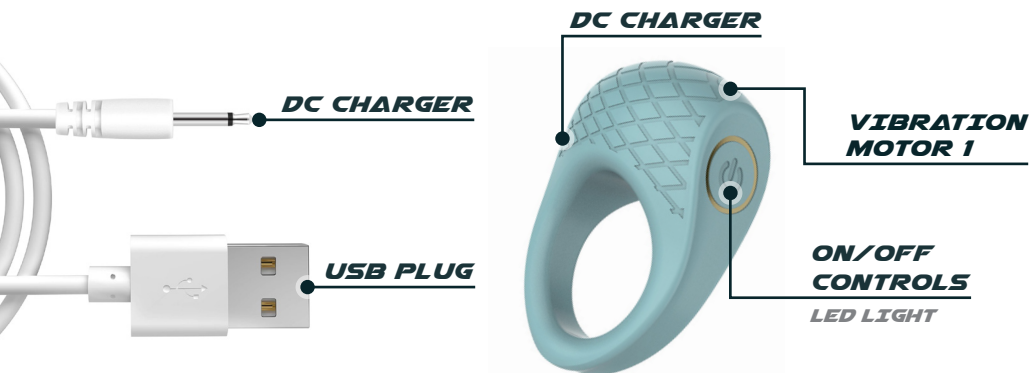

SINÄ

VIBRATING COCKRING INSTRUCTION MANUAL

U-CONTROL BY NOBÜ

01

GETTING STARTED:

- Be sure to fully charge your toy before first use.
- Press and hold  to turn the device on.
- When the device is on, promptly press  again to filter through various vibration functions.
- Press and hold  to turn the device off.
- Make sure that the LED light is off before storing.

02

CHARGING YOUR NOBÜ:

- When the motor becomes weak or stops, it is time to charge your toy.
- Insert the DC plug into your toys DC charging port (see illustration below).
- Insert the USB end of the charger into any USB dock or socket. The LED light will blink to indicate that the toy is charging.
- After about 3 hours, the LED light will stop blinking and remain on to indicate that the toy is fully charged.

PRODUCT ID: NB001811
UPC: 694182023447

PRODUCT SPECIFICATIONS:

SIZE: 2½" x 1¼" x 1½" Ø (6.4cm x 4.4cm x 3.8cm Ø)
WEIGHT: 30 grams
MATERIALS: Medical grade silicone + ABS + Metal Plating.
WATERPROOF LEVEL: IPX6 (splashproof).
NOISE LEVEL: <50dB
INTERNAL BATTERY: Li-ion.
USER TIME: Up to 2 hours depending on power setting.
CHARGING TIME: 2-3 hours.