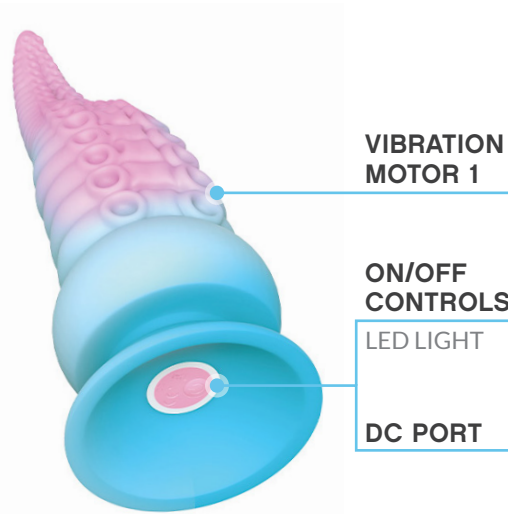

TIKI

FANTASY VIBE INSTRUCTION MANUAL

BEASTIES

nobü®

01

GETTING STARTED:

- Be sure to fully charge your toy before first use.
- Press and hold  to turn the device on.
- When the device is on, promptly press  again to filter through various vibration functions.
- Press and hold  to turn the device off.
- Make sure that the LED light is off before storing.

02

CHARGING YOUR NOBÜ:

- When the motor becomes weak or stops, it is time to charge your toy.
- Insert the DC plug into your toys DC charging port (see illustration below).
- Insert the USB end of the charger into any USB dock or socket. The LED light will blink to indicate that the toy is charging.
- After about 2 hours, the LED light will stop blinking and remain on to indicate that the toy is fully charged.

PRODUCT ID: NB001795
UPC: 694182023287

PRODUCT SPECIFICATIONS:

SIZE: 7½" x ½" - 2¾" Ø (19.05cm x 1.27 - 6.03cm Ø)
WEIGHT: 310 grams
MATERIALS: Medical grade silicone + ABS.
WATERPROOF LEVEL: IPX6 (splashproof).
NOISE LEVEL: <50dB
INTERNAL BATTERY: Lithium-ion battery.
USER TIME: Up to 1 hour depending on power setting.
CHARGING TIME: 2 hours.