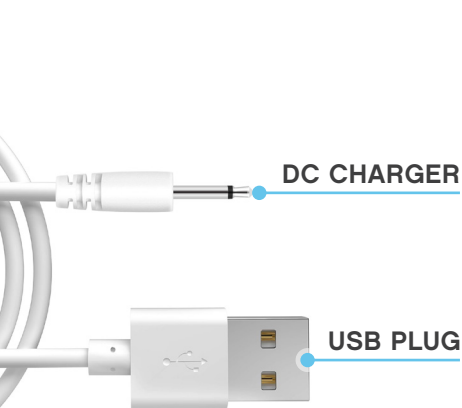

TIKI

FANTASY VIBE INSTRUCTION MANUAL

BEASTIES

nobü®

01

GETTING STARTED:

- Be sure to fully charge your toy before first use.
- Press and hold  to turn the device on.
- When the device is on, promptly press  again to filter through various vibration functions.
- Press and hold  to turn the device off.
- Make sure that the LED light is off before storing.

02

CHARGING YOUR NOBÜ:

- When the motor becomes weak or stops, it is time to charge your toy.
- Insert the DC plug into your toys DC charging port (see illustration below).
- Insert the USB end of the charger into any USB dock or socket. The LED light will blink to indicate that the toy is charging.
- After about 2 hours, the LED light will stop blinking and remain on to indicate that the toy is fully charged.

PRODUCT ID: NB001795
UPC: 694182023287

PRODUCT SPECIFICATIONS:

SIZE: 7½" x ½" - 2¾" Ø (19.05cm x 1.27 - 6.03cm Ø)
WEIGHT: 310 grams
MATERIALS: Medical grade silicone + ABS.
WATERPROOF LEVEL: IPX6 (splashproof).
NOISE LEVEL: <50dB
INTERNAL BATTERY: Lithium-ion battery.
USER TIME: Up to 1 hour depending on power setting.
CHARGING TIME: 2 hours.