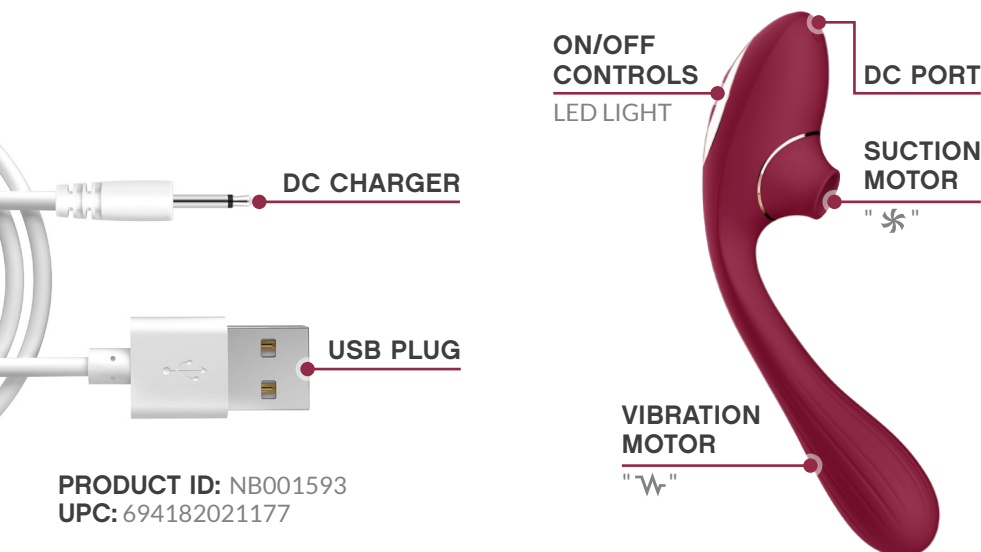

BAO

POSEABLE PULSE VIBE INSTRUCTION MANUAL

nobü®
the art of pleasure

01

GETTING STARTED:

- Be sure to fully charge your toy before first use.
- Press and hold ✨ to turn on the suction function.
- Press and hold ⚡ to turn on the vibration function.
- When the device is on, promptly press ✨ or ⚡ to filter through the various program modes.
- Press and hold each button respectively to turn off the individual motors, making sure that both LED lights are off before storing.

02

CHARGING YOUR NOBÜ:

- When the motor becomes weak or stops, it is time to charge your toy.
- Insert the DC plug into your toys DC charging port (see illustration below).
- Insert the USB end of the charger into any USB dock or socket. The LED light will blink to indicate that the toy is charging.
- After about 4 hours, the LED light will stop blinking and remain on to indicate that the toy is fully charged.

PRODUCT ID: NB001593
UPC: 694182021177

PRODUCT SPECIFICATIONS:

SIZE: 8¾" x 1¼" Ø (22.23cm x 3.17cm Ø)
WEIGHT: 166 grams
MATERIALS: Medical grade silicone + ABS.
WATERPROOF LEVEL: IPX6 (splashproof).
NOISE LEVEL: <40dB
INTERNAL BATTERY: Lithium-ion 800mAh, 3.7V.
USER TIME: Up to 1 hour depending on power setting.
CHARGING TIME: 4 hours.