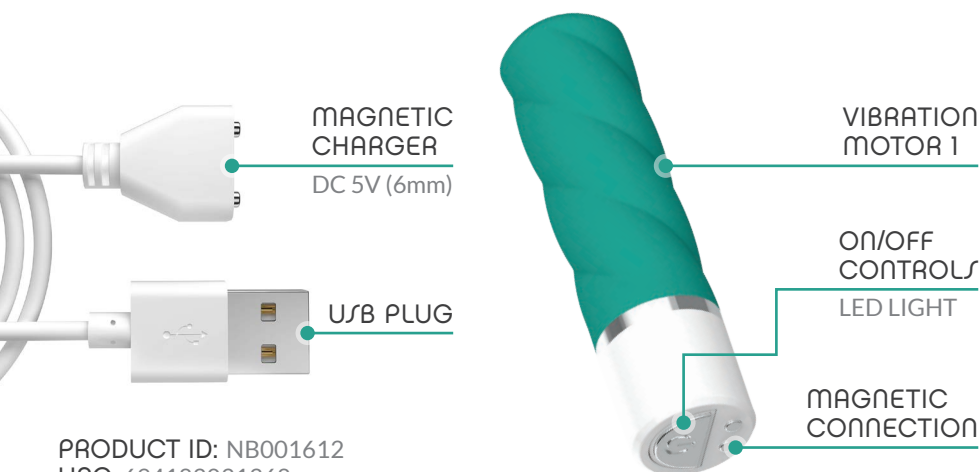

siëra

TWISTED BULLET INSTRUCTION MANUAL

nobüminis

01

GETTING STARTED:

- Be sure to fully charge your toy before first use.
- Press and hold  to turn the device on.
- When the device is on, promptly press  again to filter through various vibration functions.
- Press and hold  to turn the device off.
- Make sure that the LED light is off before storing.

02

CHARGING YOUR NOBÜ:

- When the motor becomes weak or stops, it is time to charge your toy.
- Attach the magnetic end of the charger to your toys charging port, ensuring that the magnets line up.
- Insert the USB end of the charger into any USB dock or socket. The LED light will blink to indicate that the toy is charging.
- After about 2 hours, the LED light will stop blinking and remain on to indicate that the toy is fully charged.

PRODUCT ID: NB001612
UPC: 694182021368

PRODUCT SPECIFICATIONS:

SIZE: 3½" x 7/8" Ø (8.89cm x 2.22cm Ø)
WEIGHT: 48 grams
MATERIALS: Medical grade silicone + ABS.
WATERPROOF LEVEL: IPX7 (submersible up to 1 meter for 30 minutes).
NOISE LEVEL: <40dB
INTERNAL BATTERY: Lithium Polymer 751525, 230mAh, 3.7V.
USER TIME: Up to 2 hours depending on power setting.
CHARGING TIME: 2 hours.