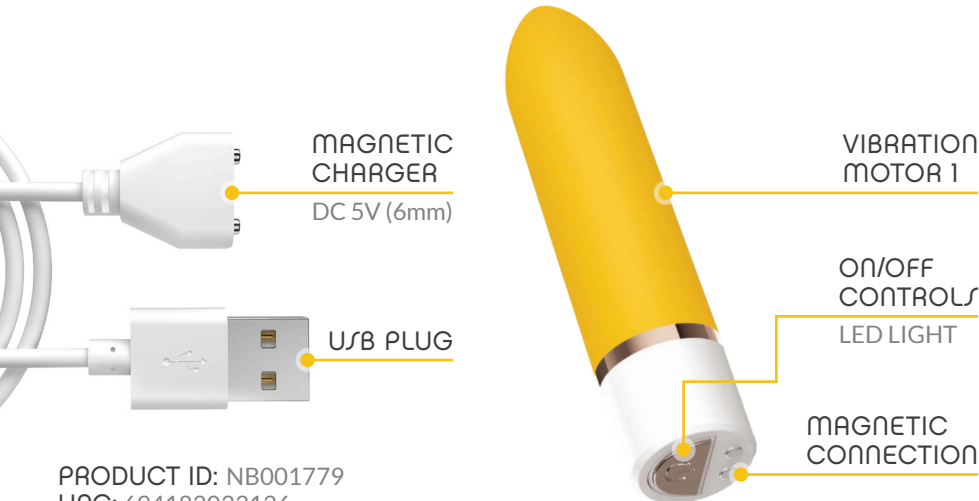

sëik

TAPERED BULLET INSTRUCTION MANUAL

nobüminis

01

GETTING STARTED:

- Be sure to fully charge your toy before first use.
- Press and hold  to turn the device on.
- When the device is on, promptly press  again to filter through various vibration functions.
- Press and hold  to turn the device off.
- Make sure that the LED light is off before storing.

02

CHARGING YOUR NOBÜ:

- When the motor becomes weak or stops, it is time to charge your toy.
- Attach the magnetic end of the charger to your toys charging port, ensuring that the magnets line up.
- Insert the USB end of the charger into any USB dock or socket. The LED light will blink to indicate that the toy is charging.
- After about 2 hours, the LED light will stop blinking and remain on to indicate that the toy is fully charged.

PRODUCT ID: NB001779
UPC: 694182023126

PRODUCT SPECIFICATIONS:

SIZE: 4" x 7/8" Ø (10.16cm x 2.22cm Ø)
WEIGHT: 46 grams
MATERIALS: Medical grade silicone + ABS.
WATERPROOF LEVEL: IPX7 (submersible up to 1 meter for 30 minutes).
NOISE LEVEL: <40dB
INTERNAL BATTERY: Lithium Polymer 751525, 230mAh, 3.7V.
USER TIME: Up to 2 hours depending on power setting.
CHARGING TIME: 2 hours.