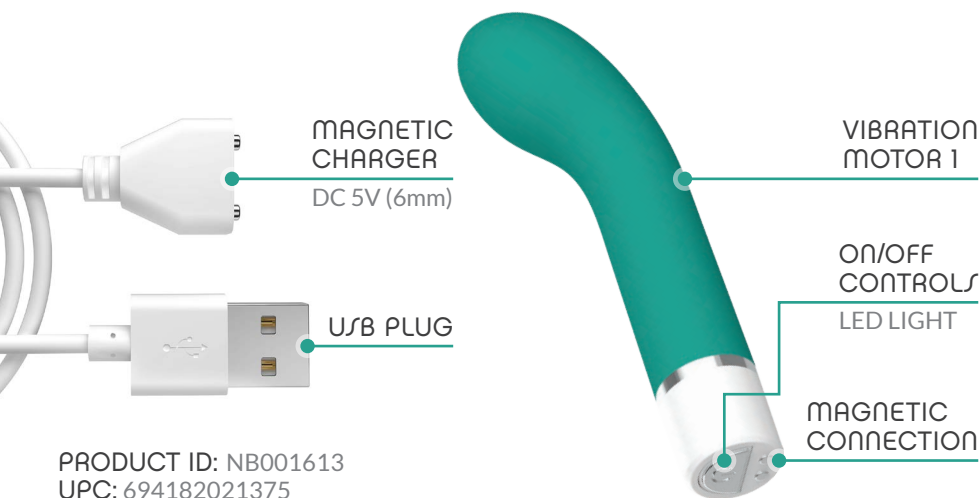

saül

G-SPOT BULLET INSTRUCTION MANUAL

nobüminis

01

GETTING STARTED:

- Be sure to fully charge your toy before first use.
- Press and hold  to turn the device on.
- When the device is on, promptly press  again to filter through various vibration functions.
- Press and hold  to turn the device off.
- Make sure that the LED light is off before storing.

02

CHARGING YOUR NOBÜ:

- When the motor becomes weak or stops, it is time to charge your toy.
- Attach the magnetic end of the charger to your toys charging port, ensuring that the magnets line up.
- Insert the USB end of the charger into any USB dock or socket. The LED light will blink to indicate that the toy is charging.
- After about 2 hours, the LED light will stop blinking and remain on to indicate that the toy is fully charged.

PRODUCT ID: NB001613
UPC: 694182021375

PRODUCT SPECIFICATIONS:

SIZE: 5" x 1" Ø (12.70cm x 2.54cm Ø)
WEIGHT: 70 grams
MATERIALS: Medical grade silicone + ABS.
WATERPROOF LEVEL: IPX7 (submersible up to 1 meter for 30 minutes).
NOISE LEVEL: <40dB
INTERNAL BATTERY: Lithium Polymer 751525, 230mAh, 3.7V.
USER TIME: Up to 2 hours depending on power setting.
CHARGING TIME: 2 hours.