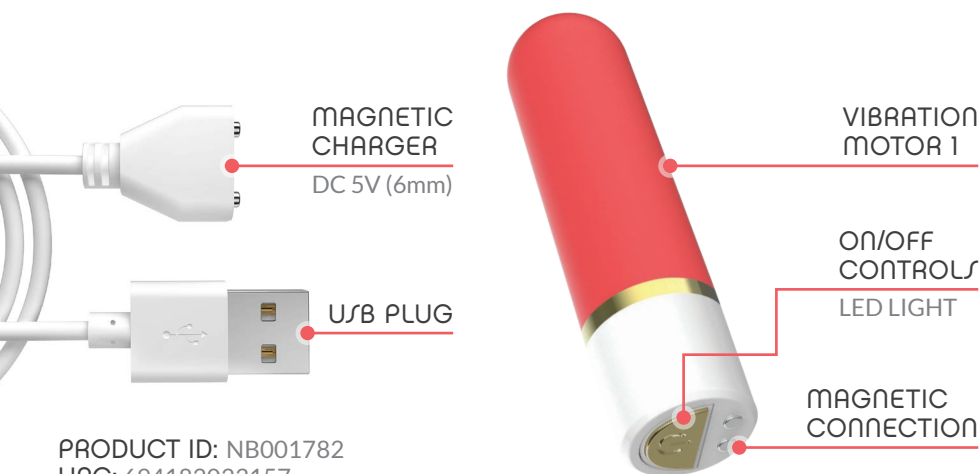

söri

CLASSIC BULLET INSTRUCTION MANUAL

nobüminis

01

GETTING STARTED:

- Be sure to fully charge your toy before first use.
- Press and hold  to turn the device on.
- When the device is on, promptly press  again to filter through various vibration functions.
- Press and hold  to turn the device off.
- Make sure that the LED light is off before storing.

02

CHARGING YOUR NOBÜ:

- When the motor becomes weak or stops, it is time to charge your toy.
- Attach the magnetic end of the charger to your toys charging port, ensuring that the magnets line up.
- Insert the USB end of the charger into any USB dock or socket. The LED light will blink to indicate that the toy is charging.
- After about 2 hours, the LED light will stop blinking and remain on to indicate that the toy is fully charged.

PRODUCT ID: NB001782
UPC: 694182023157

PRODUCT SPECIFICATIONS:

SIZE: 3½" x 7/8" Ø (8.89cm x 2.22cm Ø)
WEIGHT: 46 grams
MATERIALS: Medical grade silicone + ABS.
WATERPROOF LEVEL: IPX7 (submersible up to 1 meter for 30 minutes).
NOISE LEVEL: <40dB
INTERNAL BATTERY: Lithium Polymer 751525, 230mAh, 3.7V.
USER TIME: Up to 2 hours depending on power setting.
CHARGING TIME: 2 hours.