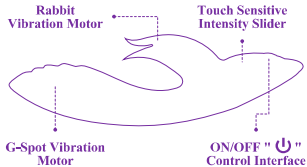

nobü®
the art of pleasure

WILO

■■ INTIMATE DUAL VIBE
INSTRUCTION MANUAL

GETTING YOUR NEW NOBÜ STARTED

- Be sure to Fully charge your toy before First use.
- Press and hold "⚡" to turn ON.
- When the device is on, promptly press "⚡" For various vibration Functions.
- Swipe your finger along the vine to increase or decrease intensity.
- Press and hold "⚡" to turn OFF.

CHARGING YOUR NOBÜ

- When the vibrations become weak or stop but the LED light is still on, it is time to re-charge your toy.
- To begin charging your toy, insert the DC plug into the DC port (see illustration below).
- Insert the other end of the DC recharging cord into any USB socket. The LED light will blink to indicate when the toy is recharging.
- After 1.5 hours, when the toy is fully charged, the LED light will remain on.