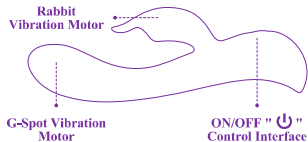

nobü®
the art of pleasure

WÄIZ

■■ INTIMATE VIBE
INSTRUCTION MANUAL

GETTING YOUR NEW NOBÜ STARTED

- Be sure to Fully charge your toy before First use.
- Press and hold "⏻" to turn ON.
- When the device is on, promptly press "〰" For various vibration Functions.
- Press and hold "〰" For 3 seconds to activate the 15 second lightning round.
- Press and hold "⏻" to turn OFF.

CHARGING YOUR NOBÜ

- When the vibrations become weak or stop but the LED light is still on, it is time to re-charge your toy.
- To begin charging your toy, insert the DC plug into the DC port (see illustration below).
- Insert the other end of the DC recharging cord into any USB socket. The LED light will blink to indicate when the toy is recharging.
- After 1.5 hours, when the toy is fully charged, the LED light will remain on.