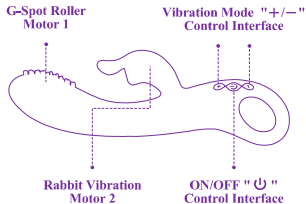

nobü®
the art of pleasure

PIPÄ

LUXURIOUS DUAL VIBE
INSTRUCTION MANUAL

GETTING YOUR NEW NOBÜ STARTED

- Be sure to Fully charge your toy before First use.
- Press and hold "⏻" to turn ON.
- When the device is on, promptly press "+" or "-" to switch to different vibration modes.
- Press and hold "⏻" to turn OFF.

CHARGING YOUR NOBÜ

- When the vibrations become weak or stop but the LED light is still on, it is time to re-charge your toy.
- To begin charging your toy, insert the DC plug into the DC port (see illustration below).
- Insert the other end of the DC recharging cord into any USB socket. The LED light will blink to indicate when the toy is recharging.
- After 3 hours, when the toy is Fully charged, the LED light will remain on.

SPECIFICATIONS

SIZE: 8¼" X 1¾"ø | 20.92cm X 3.71cmø

WEIGHT: 145g

MATERIALS: ABS + FDA-Approved Body-safe silicone

BATTERY: 801742DC 3.7V 580 mA

CHARGING TIME: 3 hours at 5V 500Ma

USER TIME: Up to 3 hours depending on power setting