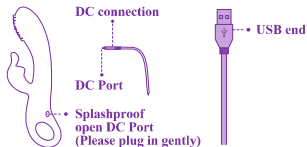

nobü®
the art of pleasure

PIPÄ

LUXURIOUS DUAL VIBE
INSTRUCTION MANUAL

GETTING YOUR NEW NOBÜ STARTED

- Be sure to Fully charge your toy before First use.
- Press and hold "⏻" to turn ON.
- When the device is on, promptly press "+" or "-" to switch to different vibration modes.
- Press and hold "⏻" to turn OFF.

CHARGING YOUR NOBÜ

- When the vibrations become weak or stop but the LED light is still on, it is time to re-charge your toy.
- To begin charging your toy, insert the DC plug into the DC port (see illustration below).
- Insert the other end of the DC recharging cord into any USB socket. The LED light will blink to indicate when the toy is recharging.
- After 3 hours, when the toy is Fully charged, the LED light will remain on.

SPECIFICATIONS

SIZE: 8¼" X 1¾"ø | 20.92cm X 3.71cmø

WEIGHT: 145g

MATERIALS: ABS + FDA-Approved Body-safe silicone

BATTERY: 801742DC 3.7V 580 mA

CHARGING TIME: 3 hours at 5V 500Ma

USER TIME: Up to 3 hours depending on power setting