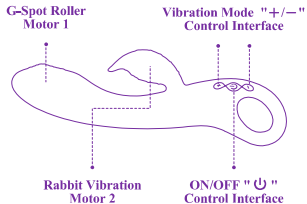

## GETTING YOUR NEW NOBÜ STARTED

- Be sure to Fully charge your toy before First use.
- Press and hold "⏻" to turn ON.
- When the device is on, promptly press "+" or "-" to switch to different vibration modes.
- Press and hold "⏻" to turn OFF.

## CHARGING YOUR NOBÜ

- When the vibrations become weak or stop but the LED light is still on, it is time to re-charge your toy.
- To begin charging your toy, insert the DC plug into the DC port (see illustration below).
- Insert the other end of the DC recharging cord into any USB socket. The LED light will blink to indicate when the toy is recharging.
- After 3 hours, when the toy is Fully charged, the LED light will remain on.