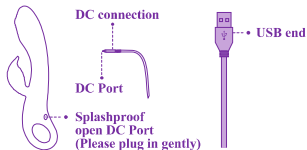

## GETTING YOUR NEW NOBÜ STARTED

- Be sure to Fully charge your toy before First use.
- Press and hold "⏻" to turn ON.
- When the device is on, promptly press "+" or "-" to switch to different vibration modes.
- Press and hold "⏻" to turn OFF.

## CHARGING YOUR NOBÜ

- When the vibrations become weak or stop but the LED light is still on, it is time to re-charge your toy.
- To begin charging your toy, insert the DC plug into the DC port (see illustration below).
- Insert the other end of the DC recharging cord into any USB socket. The LED light will blink to indicate when the toy is recharging.
- After 3 hours, when the toy is Fully charged, the LED light will remain on.

## SPECIFICATIONS

**SIZE:** 8½" X 1¾"ø | 21.55cm X 3.71cmø

**WEIGHT:** 147g

**MATERIALS:** ABS + FDA-Approved Body-safe silicone

**BATTERY:** 801742DC 3.7V 580 mA

**CHARGING TIME:** 3 hours at 5V 500Ma

**USER TIME:** Up to 3 hours depending on power setting