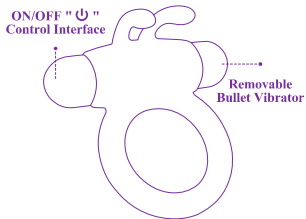

nobü®
the art of pleasure

ÖNYX

■■ COCKRING

INSTRUCTION MANUAL

GETTING YOUR NEW NOBÜ STARTED

- Be sure to Fully charge your toy before First use.
- Press and hold "⏻" to turn ON.
- When the device is on, promptly press "⏻" to switch to different vibration modes.
- Press and hold "⏻" to turn OFF.

CHARGING YOUR NOBÜ

- When the vibrations become weak or stop but the LED light is still on, it is time to re-charge your toy.
- To begin charging your toy, insert the DC plug into the DC port (see illustration below).
- Insert the other end of the DC recharging cord into any USB socket. The LED light will blink to indicate when the toy is recharging.
- After 2 hours, when the toy is Fully charged, the LED light will remain on.

SPECIFICATIONS

SIZE: 3¼" X 1½"ø | 8.25cm X 3.81cmø

WEIGHT: 54g

MATERIALS: ABS + FDA-Approved Body-safe silicone

BATTERY: Lithium battery 751525

CHARGING TIME: 2 hours

USER TIME: Up to 2 hours depending on power setting