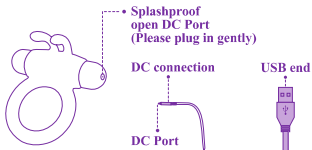

nobü®
the art of pleasure

ÖNYX

■■ COCKRING

INSTRUCTION MANUAL

GETTING YOUR NEW NOBÜ STARTED

- Be sure to Fully charge your toy before First use.
- Press and hold "⏻" to turn ON.
- When the device is on, promptly press "⏻" to switch to different vibration modes.
- Press and hold "⏻" to turn OFF.

CHARGING YOUR NOBÜ

- When the vibrations become weak or stop but the LED light is still on, it is time to re-charge your toy.
- To begin charging your toy, insert the DC plug into the DC port (see illustration below).
- Insert the other end of the DC recharging cord into any USB socket. The LED light will blink to indicate when the toy is recharging.
- After 2 hours, when the toy is Fully charged, the LED light will remain on.

SPECIFICATIONS

SIZE: 3¼" X 1½"ø | 8.25cm X 3.81cmø

WEIGHT: 54g

MATERIALS: ABS + FDA-Approved Body-safe silicone

BATTERY: Lithium battery 751525

CHARGING TIME: 2 hours

USER TIME: Up to 2 hours depending on power setting