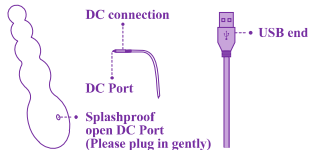

nobü®
the art of pleasure

MAGI

■■ VIBRATING ANAL BEADS
INSTRUCTION MANUAL

GETTING YOUR NEW NOBÜ STARTED

- Be sure to Fully charge your toy before First use.
- Press and hold " ⏻ " to turn ON.
- When the device is on, promptly press " ⏻ " For various vibration Functions.
- Press and hold " ⏻ " to turn OFF.

CHARGING YOUR NOBÜ

- When the vibrations become weak or stop but the LED light is still on, it is time to re-charge your toy.
- To begin charging your toy, insert the DC plug into the DC port (see illustration below).
- Insert the other end of the DC recharging cord into any USB socket. The LED light will blink to indicate when the toy is recharging.
- After 2 hours, when the toy is Fully charged, the LED light will remain on.

SPECIFICATIONS

SIZE: 6³/₄" X 3⁴/₄"-1"ø | 17.1cm X 1.9-2.5cmø

WEIGHT: 101g

MATERIALS: ABS + FDA-Approved Body-safe silicone

BATTERY: Lithium 551535 260mAh

CHARGING TIME: 2 hours

USER TIME: Up to 2 hours depending on power setting