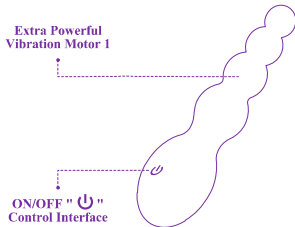

nobü®
the art of pleasure

MAGI

■■ VIBRATING ANAL BEADS
INSTRUCTION MANUAL

GETTING YOUR NEW NOBÜ STARTED

- Be sure to Fully charge your toy before First use.
- Press and hold " ⏻ " to turn ON.
- When the device is on, promptly press " ⏻ " For various vibration Functions.
- Press and hold " ⏻ " to turn OFF.

CHARGING YOUR NOBÜ

- When the vibrations become weak or stop but the LED light is still on, it is time to re-charge your toy.
- To begin charging your toy, insert the DC plug into the DC port (see illustration below).
- Insert the other end of the DC recharging cord into any USB socket. The LED light will blink to indicate when the toy is recharging.
- After 2 hours, when the toy is Fully charged, the LED light will remain on.

SPECIFICATIONS

SIZE: 6³/₄" X 3⁴/₄"-1"ø | 17.1cm X 1.9-2.5cmø

WEIGHT: 101g

MATERIALS: ABS + FDA-Approved Body-safe silicone

BATTERY: Lithium 551535 260mAh

CHARGING TIME: 2 hours

USER TIME: Up to 2 hours depending on power setting