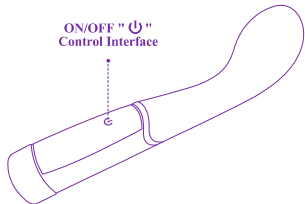

nobü®
the art of pleasure

GABI

■ ■ LUXURIOUS G-SPOT VIBE
INSTRUCTION MANUAL

GETTING YOUR NEW NOBÜ STARTED

- Be sure to Fully charge your toy before First use.
- Press and hold "⏻" to turn ON.
- When the device is on, promptly press "⏻" to switch to different vibration modes.
- Press and hold "⏻" to turn OFF.

CHARGING YOUR NOBÜ

- When the vibrations become weak or stop but the LED light is still on, it is time to re-charge your toy.
- To begin charging your toy, insert the DC plug into the DC port (see illustration below).
- Insert the other end of the DC recharging cord into any USB socket. The LED light will blink to indicate when the toy is recharging.
- After 2 hours, when the toy is Fully charged, the LED light will remain on.

PLEASE NOTE

• Your nobü toy is not classified as a medical device. Do not use your toy around your chest or throat area. If you experience severe discomfort during use, stop using your nobü toy and consult your healthcare provider immediately.

SPECIFICATIONS

SIZE: 7½" X 1¼"ø | 19.05cm X 3.17cmø

WEIGHT: 120g

MATERIALS: ABS + FDA-Approved Body-safe silicone

BATTERY: Li-ion Battery (5V)

CHARGING TIME: 2 - 3 hours

USER TIME: Up to 2 hours depending on power setting