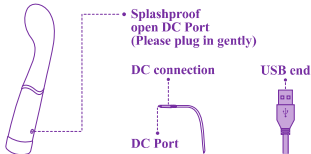

nobü®
the art of pleasure

GABI

■ ■ LUXURIOUS G-SPOT VIBE
INSTRUCTION MANUAL

GETTING YOUR NEW NOBÜ STARTED

- Be sure to Fully charge your toy before First use.
- Press and hold "⏻" to turn ON.
- When the device is on, promptly press "⏻" to switch to different vibration modes.
- Press and hold "⏻" to turn OFF.

CHARGING YOUR NOBÜ

- When the vibrations become weak or stop but the LED light is still on, it is time to re-charge your toy.
- To begin charging your toy, insert the DC plug into the DC port (see illustration below).
- Insert the other end of the DC recharging cord into any USB socket. The LED light will blink to indicate when the toy is recharging.
- After 2 hours, when the toy is Fully charged, the LED light will remain on.