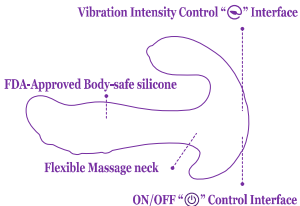

nobü®
the art of pleasure

BIMÖ

■ ■ PERSONAL VIBRATOR
INSTRUCTION MANUAL

GETTING STARTED

- Please charge Fully before First use.
- Press the “⏻” to turn ON.
- When the device is on, to switch to a different program please press “⌚” button.
- Press the “⏻” to turn OFF.

CHARGING YOUR VIBRATOR

- When the vibrations become weak, or stop completely, and the LED light is still on, your nobü toy needs to be re-charged.
- Insert the DC plug into the DC port on your nobü toy (see illustration below).
- Insert the other end of the DC recharging cord into any USB socket. The LED will blink to indicate it is recharging. When it is fully charged (after 3 hours), the light will remain on.

NOTE

• Your nobü toy is not classified as a medical device. Do not use around your chest or throat area, and if you experience severe discomfort during use, you should stop using your nobü toy and consult your healthcare provider.