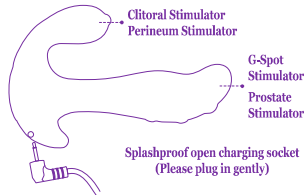

nobü®
the art of pleasure

BIMÖ

■ ■ PERSONAL VIBRATOR
INSTRUCTION MANUAL

GETTING STARTED

- Please charge Fully before First use.
- Press the “⏻” to turn ON.
- When the device is on, to switch to a different program please press “⌚” button.
- Press the “⏻” to turn OFF.

CHARGING YOUR VIBRATOR

- When the vibrations become weak, or stop completely, and the LED light is still on, your nobü toy needs to be re-charged.
- Insert the DC plug into the DC port on your nobü toy (see illustration below).
- Insert the other end of the DC recharging cord into any USB socket. The LED will blink to indicate it is recharging. When it is fully charged (after 3 hours), the light will remain on.

NOTE

• Your nobü toy is not classified as a medical device. Do not use around your chest or throat area, and if you experience severe discomfort during use, you should stop using your nobü toy and consult your healthcare provider.

SPECIFICATIONS

SIZE: 6.75 inch x 1.5 inch

WEIGHT: 145g

MATERIALS: Glossy ABS /
FDA-Approved Body-safe silicone

BATTERY: Li-Ion 1020mAh 3.7V

CHARGING: 3 hours at 5V 500Ma

USER TIME:
Up to 3 hours Depending on Power Setting