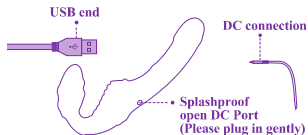

nobü®
the art of pleasure

AMI

■■ STRAPLESS STRAP-ON
INSTRUCTION MANUAL

GETTING YOUR NEW NOBÜ STARTED

- Be sure to Fully charge your toy before First use.
- Press and hold "  " to turn ON.
- When the device is on, promptly press "  " For various vibration Functions.
- Press and hold "  " to turn OFF.

CHARGING YOUR NOBÜ

- When the vibrations become weak or stop but the LED light is still on, it is time to re-charge your toy.
- To begin charging your toy, insert the DC plug into the DC port (see illustration below).
- Insert the other end of the DC recharging cord into any USB socket. The LED light will blink to indicate when the toy is recharging.
- After 3 hours, when the toy is Fully charged, the LED light will remain on.