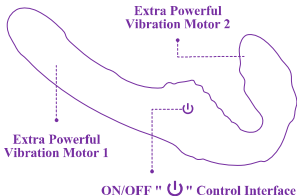

nobü®
the art of pleasure

AMI

■■ STRAPLESS STRAP-ON
INSTRUCTION MANUAL

GETTING YOUR NEW NOBÜ STARTED

- Be sure to Fully charge your toy before First use.
- Press and hold "  " to turn ON.
- When the device is on, promptly press "  " For various vibration Functions.
- Press and hold "  " to turn OFF.

CHARGING YOUR NOBÜ

- When the vibrations become weak or stop but the LED light is still on, it is time to re-charge your toy.
- To begin charging your toy, insert the DC plug into the DC port (see illustration below).
- Insert the other end of the DC recharging cord into any USB socket. The LED light will blink to indicate when the toy is recharging.
- After 3 hours, when the toy is Fully charged, the LED light will remain on.